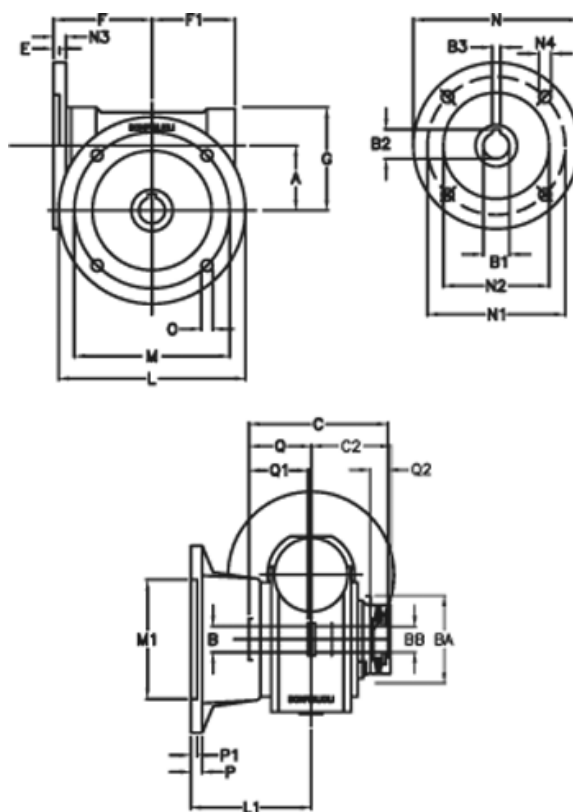

Article number: 390204404642216

Description: Worm Gear with Torque Limiter
VF 44-L1-F-46-P63B5

Measures

a = 44.60	C2 = 48	m = 87	P = 9
B = 18	Description = VF 44F-xx-63B5	M1 = 60	P1 = 7
B1 E7 = 11	E = 2.0	N = 140	Q = 32.0
B2 = 12.8	F = 65	N1 = 115	Q1 = 32
B3 H9 = 4	F1 = 54	N2 = 95	Q2 = 12
BA = 40	g = 71	N3 = 10.5	
BB H7 = 11	L = 110	N4 = 9.5	
C = 79	L1 = 60.5	O = 8.5	